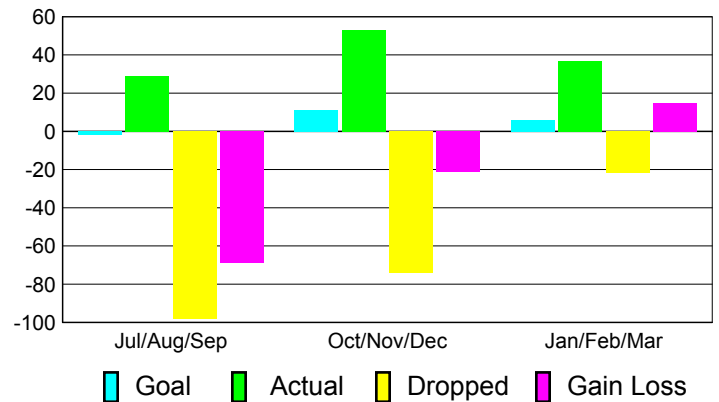

### YTD Status Quo Clubs 2010-2011

Status Quo Clubs Compared to Status Quo Members

## MEMBERSHIP

**Membership Results  
2010-2011**

**Membership  
2009-2010**

Month	Net Memb Goal	Actual New Memb	Actual Dropped Memb	Gain/Loss of Memb	Gain/Loss of Memb
Jul/Aug/Sep	-2	29	-98	-69	-5
Oct/Nov/Dec	11	53	-74	-21	16
Jan/Feb/Mar	6	37	-22	15	-5
<b>Totals</b>	<b>15</b>	<b>119</b>	<b>-194</b>	<b>-75</b>	<b>6</b>

### Membership Results 2010-2011

Goal, New, Dropped, Gain/Loss

### Comparison of Membership Gain/Loss

Current Year Compared to the Previous Year